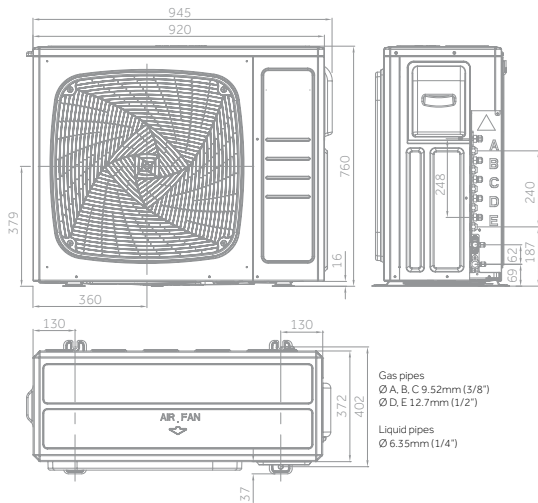

MultiSplit OUTDOOR UNITS

5U90S2SS5FA - 5U105S2SS5FA (5 couplings)