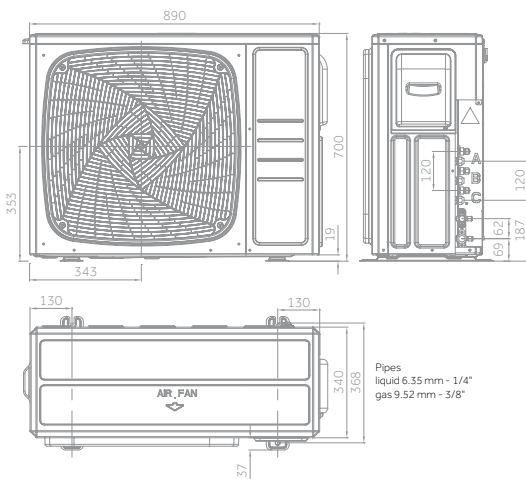

# MultiSplit OUTDOOR UNITS

2U40S2SM1FA (2 couplings)

2U50S2SM1FA-3 (2 couplings)

3U55S2SR5FA - 3U70S2SR5FA (3 couplings)

4U75S2SR5FA - 4U85S2SR5FA (4 couplings)