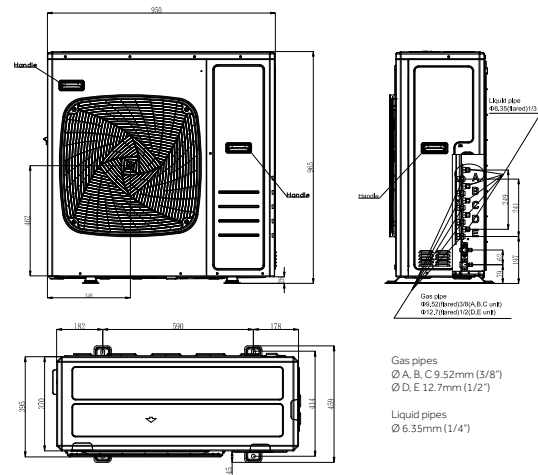

5U125S2SN1FA (5 couplings)