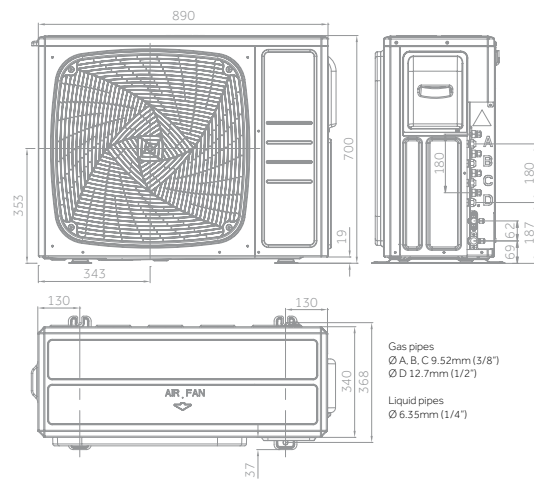

# MultiSplit OUTDOOR UNITS

2U40S2SM1FA (2 couplings)

2U50S2SM1FA-3 (2 couplings)

3U55S2SR5FA - 3U70S2SR5FA (3 couplings)

4U75S2SR5FA - 4U85S2SR5FA (4 couplings)